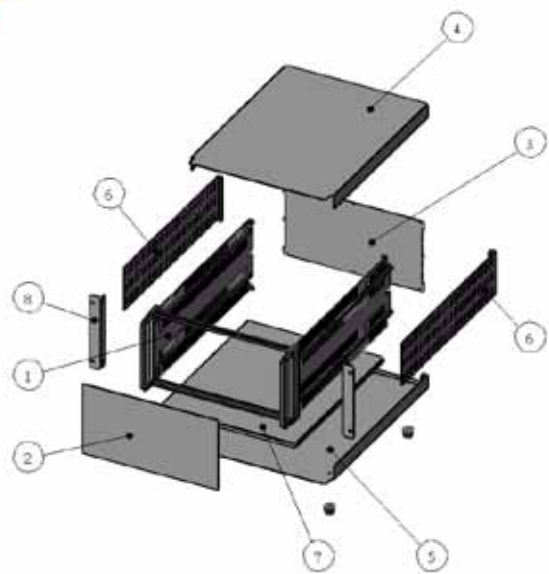

PARTS LIST

ITEM NO	DESCRIPTION	QTY
1	Rackmounting Bracket	1
2	Fixed Front Panel	1
3	Rear Panel	1
4	Top Cover	1
5	Base Plate	1
6	Side Vent Panels	2
7	Bottom Cover	1
8	Clippers into Face Plate	2